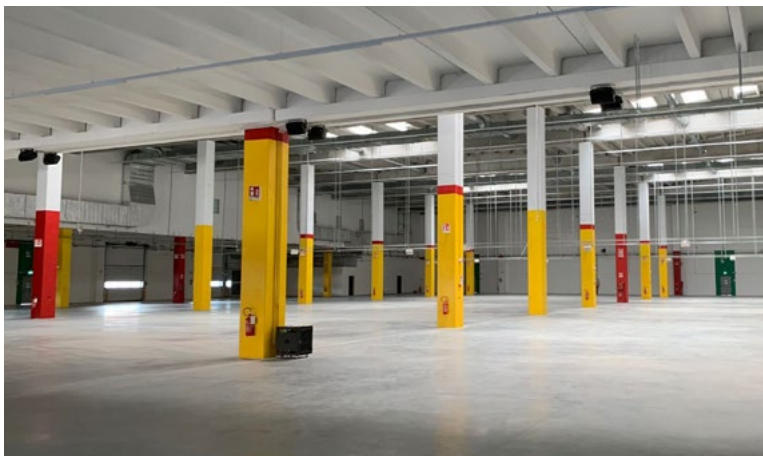

CALABRIA

7,827 Sq M

Prime New Build Distribution/
Warehousing Facility On A Site
Of **3.70 Hectares**

Leasehold Opportunity

Container Terminal,
89013, Gioia Tauro,
Reggio Calabria, Italy

AVAILABLE IMMEDIATELY

Warehouse	5,705 Sq M
Office	2,122 Sq M
Total	7,827 Sq M

12 M
Eaves Height

15.2 KM To
Calabria

Class A Distribution/
Warehousing Facility

3.70 Hectares
Site Area

Secure
Yard

8 Dock Level
Loading Doors

Flexible Lease Terms
(Available On Request)