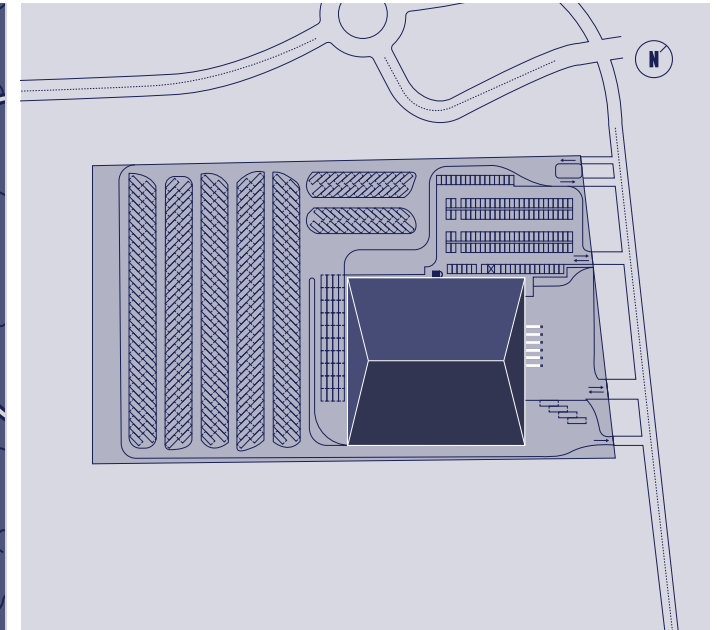

CALABRIA

7,827 Sq M

Prime New Build Distribution/
Warehousing Facility On A Site
Of **3.70 Hectares**

Leasehold Opportunity

Container Terminal,
89013, Gioia Tauro,
Reggio Calabria, Italy

AVAILABLE IMMEDIATELY

Country Map

Micro Location Map

Site Plan

LOCATION

Located in the Gioia Tauro Port, the biggest Trans-Shipment Terminal in Italy, the building is connected with the A2 (E45) highway, via SS 18 Tirrena Inferiore. The building is a prime location for operators involved in Gioia Tauro logistics port activities, and for companies interested in the Reggio Calabria market (48 minutes' drive, 60 Km).

Warehouse	5,705 Sq M
Office	2,122 Sq M
Total	7,827 Sq M

12 M
Eaves Height

15.2 KM To
Calabria

Class A Distribution/
Warehousing Facility

3.70 Hectares
Site Area

Secure
Yard

8 Dock Level
Loading Doors

Flexible Lease Terms
(Available On Request)